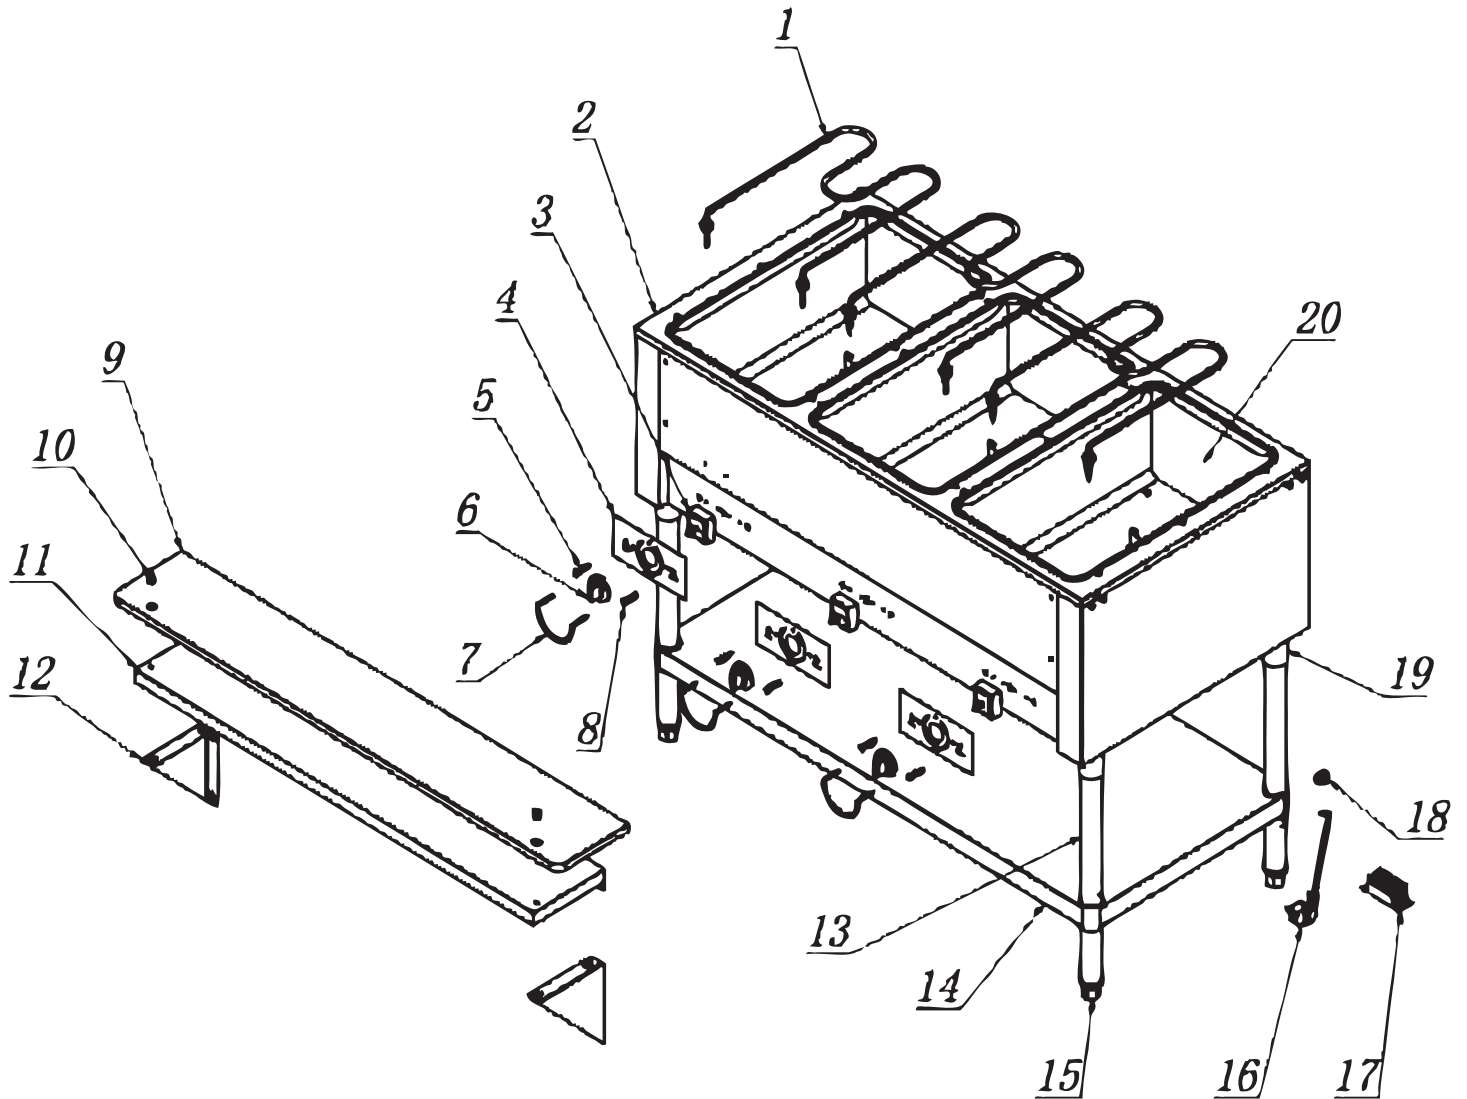

Parts Breakdown

Model FW-CN-0004-D 44512

Parts Breakdown

Model FW-CN-0004-D 44512

Item No.	Description	Position	Item No.	Description	Position	Item No.	Description	Position
67533	Heating Element for 44512	1	67540	Indicator Light for 44512	8	67547	Adjustable Foot for 44512	15
68138	Countertop Plate for 44512	2	68139	Cutting Board for 44512	9	68142	Power Cord for 44512	16
67535	Thermostat for 44512	3	67542	Cutting Board Positioning Shaft for 44512	10	67549	Terminal for 44512	17
67536	Control Plate for 44512	4	68140	Front Working Shelf for 44512	11	67550	Cord Strain Relief for 44512	18
67537	Power Indication Light for 44512	5	67544	Front Shelf Triangular Bracket for 44512	12	67551	Leg Holder for 44512	19
67538	Thermostat Knob for 44512	6	67545	Round Tube for 44512	13	67552	Furnace for 44512	20
67539	Knob Protection Frame for 44512	7	68141	Lower Chamber Plate for 44512	14			